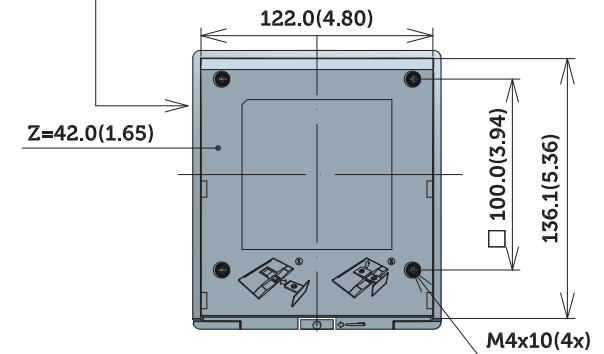

SE1918HV Outline Dimension

Unit : mm(inch)
 Dimension : Nominal
 Drawing : Not to scale

SE2018HV/SE2018HR Outline Dimension

Unit : mm(inch)
Dimension : Nominal
Drawing : Not to scale

SE2218HV Outline Dimension

Unit : mm(inch)
 Dimension : Nominal
 Drawing : Not to scale