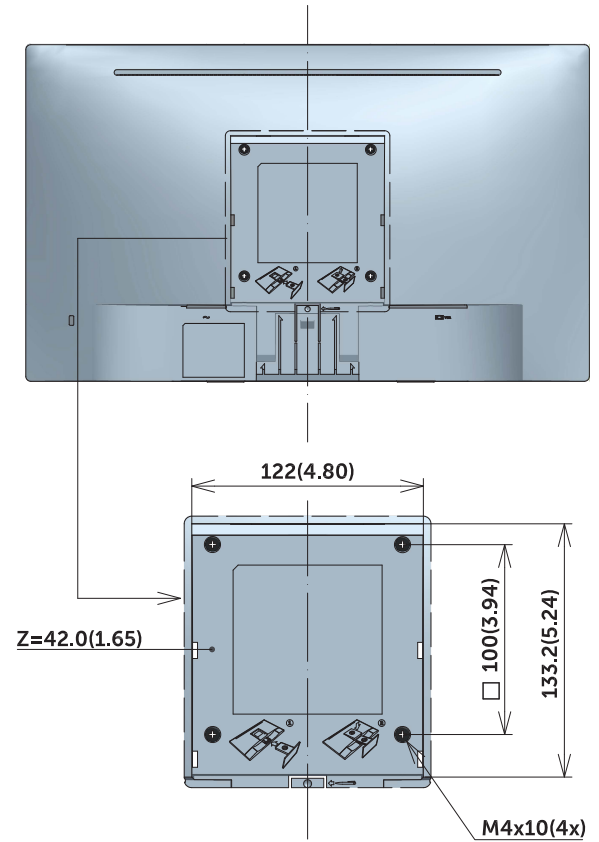

SE1918HV Outline Dimension

Unit : mm(inch)
 Dimension : Nominal
 Drawing : Not to scale

SE2018HV/SE2018HR Outline Dimension

Unit : mm(inch)
Dimension : Nominal
Drawing : Not to scale

SE2218HV Outline Dimension

Unit : mm(inch)
 Dimension : Nominal
 Drawing : Not to scale